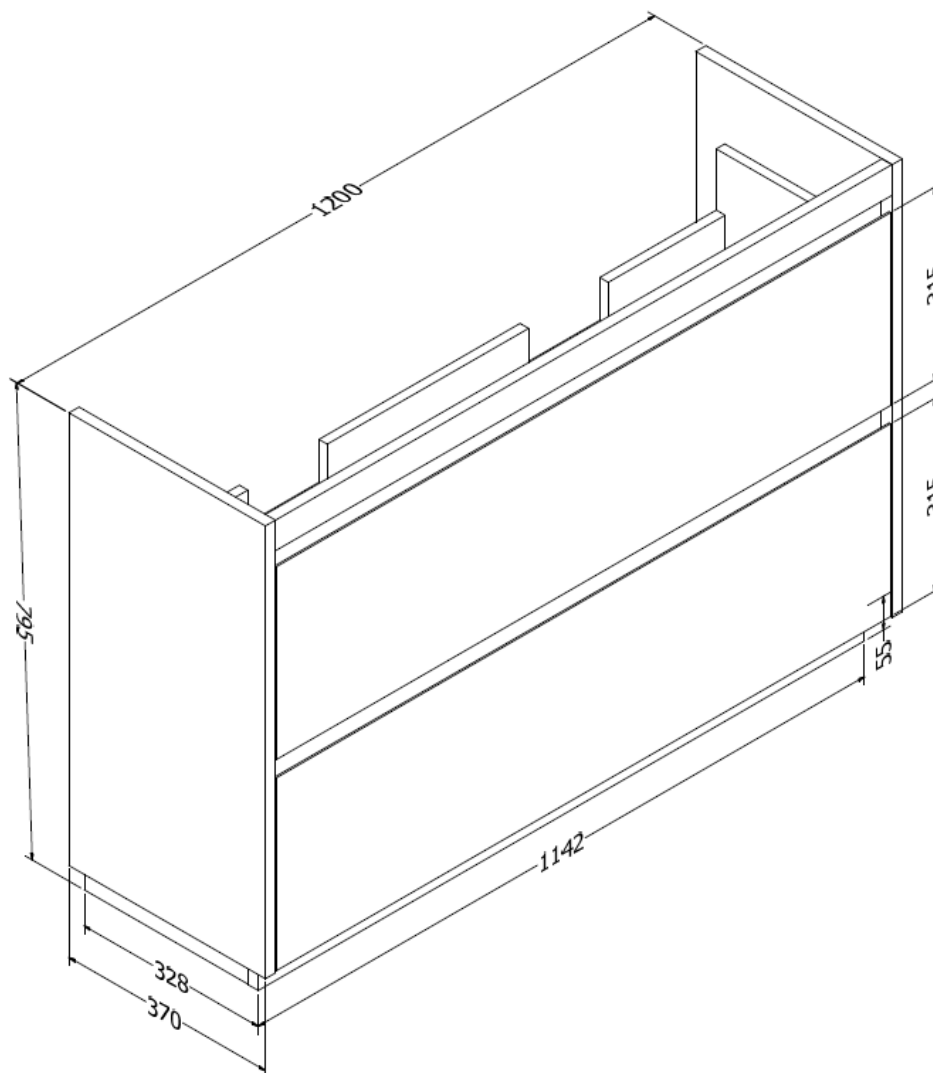

Measurements in millimetres mm  
Information updated September 2017  
Tel 0345 873 8840

crosswater<sup>™</sup>

TECHNICAL

**bauhaus**<sup>™</sup>  
BY CROSSWATER

ZION 2 DRAWER 1200 BASIN UNIT

Floor Standing

ZI1200D

**Note:**

Compatible for Zion 1200 left and right hand basins

ZI1211SCW\_LH ZI1211SCW\_RH